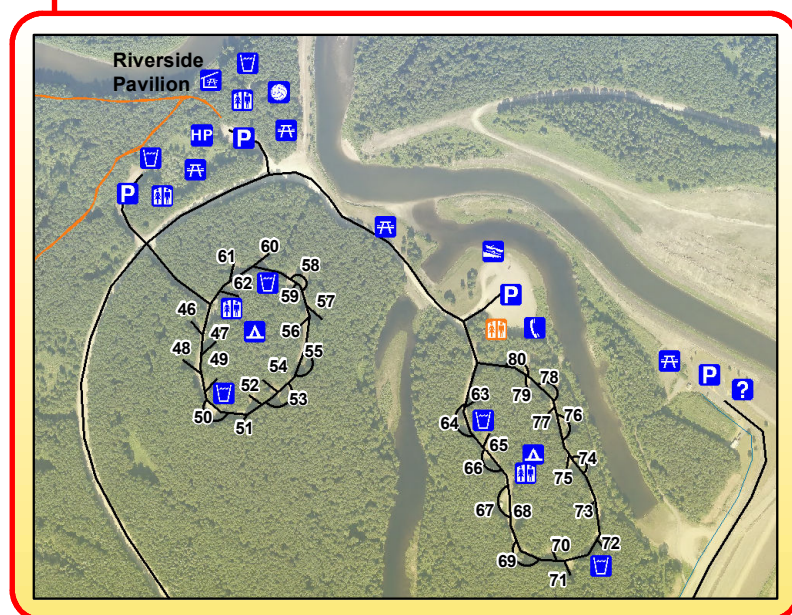

Chena Lake Recreation Area

Lake Park

Lake Park Campground

Legend

- | | |
|------------------|--------------------|
| Accessible Site | Horseshoe Pit |
| Basketball Court | Parking Lot |
| Boat House | Phone |
| Boat Ramp | Picnic Area |
| Campground | Picnic Pavilion |
| Change House | Playground |
| Concession Stand | Restroom |
| Dam | Swim Beach |
| Dump Station | Visitor Kiosk |
| Entrance Station | Volleyball |
| 25 Campsites | Water |
| Pull in site | Picnic Trail |
| Pull thru site | Bike Path (Paved) |
| | Bike Path (Gravel) |
| | Nature Trail |
| | Park Roads |
| | Park Boundary |

River Park with Campground