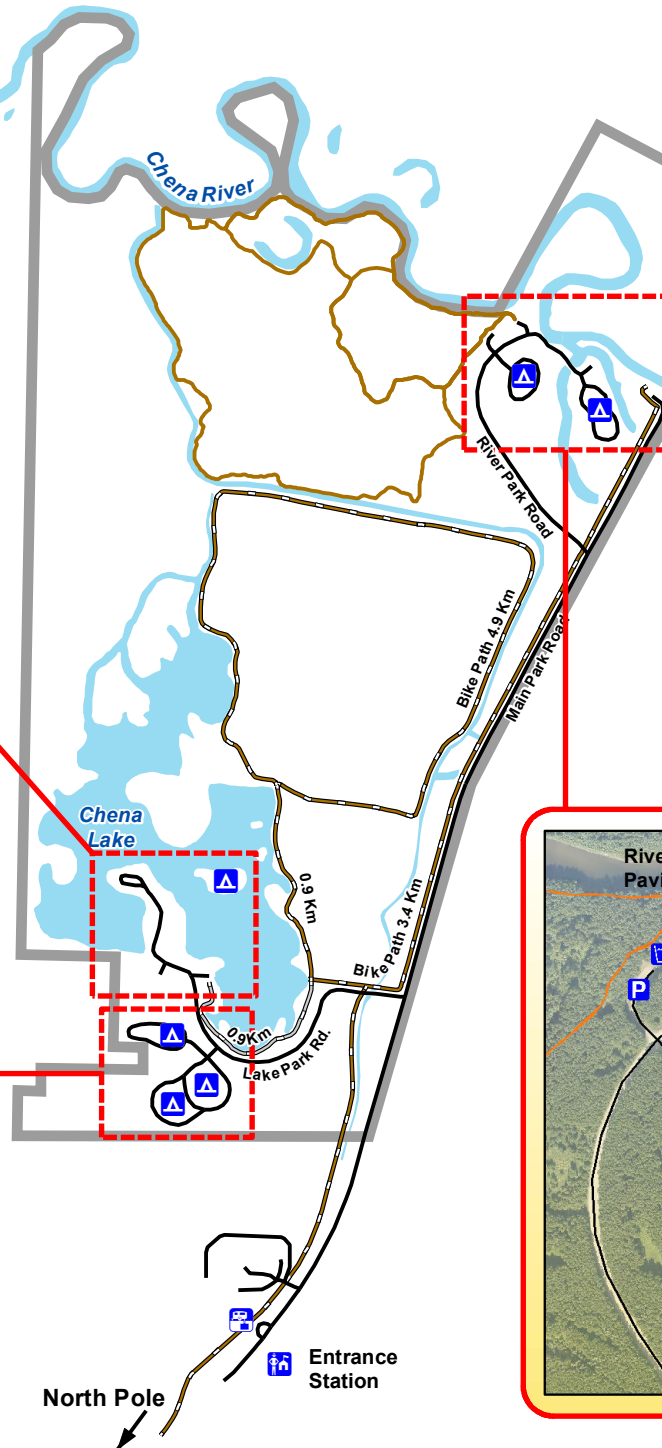

Chena Lake Recreation Area

Lake Park

Lake Park Campground

Legend

- | | |
|------------------|--------------------|
| Accessible Site | Horseshoe Pit |
| Basketball Court | Parking Lot |
| Boat House | Phone |
| Boat Ramp | Picnic Area |
| Campground | Picnic Pavilion |
| Change House | Playground |
| Concession Stand | Restroom |
| Dam | Swim Beach |
| Dump Station | Visitor Kiosk |
| Entrance Station | Volleyball |
| 25 Campsites | Water |
| Pull in site | Picnic Trail |
| Pull thru site | Bike Path (Paved) |
| | Bike Path (Gravel) |
| | Nature Trail |
| | Park Roads |
| | Park Boundary |

River Park with Campground