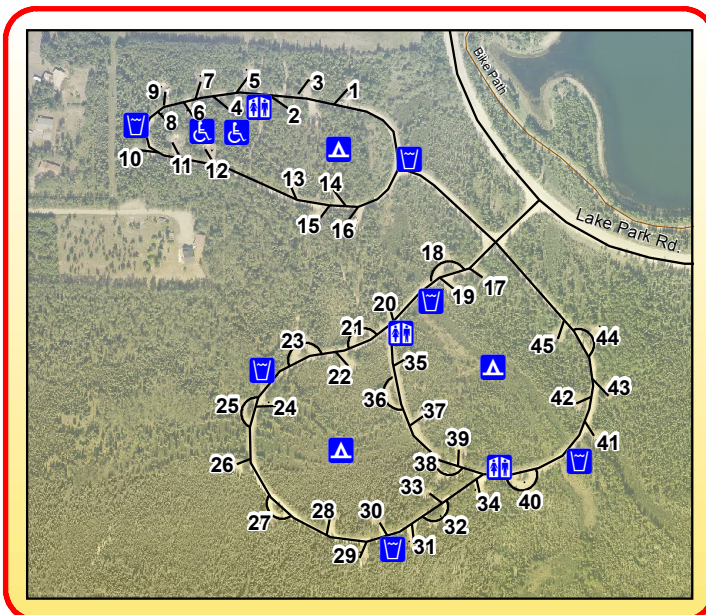

Chena Lake Recreation Area

Lake Park

Lake Park Campground

Legend

- | | |
|------------------|--------------------|
| Accessible Site | Horseshoe Pit |
| Basketball Court | Parking Lot |
| Boat House | Phone |
| Boat Ramp | Picnic Area |
| Campground | Picnic Pavilion |
| Change House | Playground |
| Concession Stand | Restroom |
| Dam | Swim Beach |
| Dump Station | Visitor Kiosk |
| Entrance Station | Volleyball |
| 25 Campsites | Water |
| Pull in site | Picnic Trail |
| Pull thru site | Bike Path (Paved) |
| | Bike Path (Gravel) |
| | Nature Trail |
| | Park Roads |
| | Park Boundary |

River Park with Campground